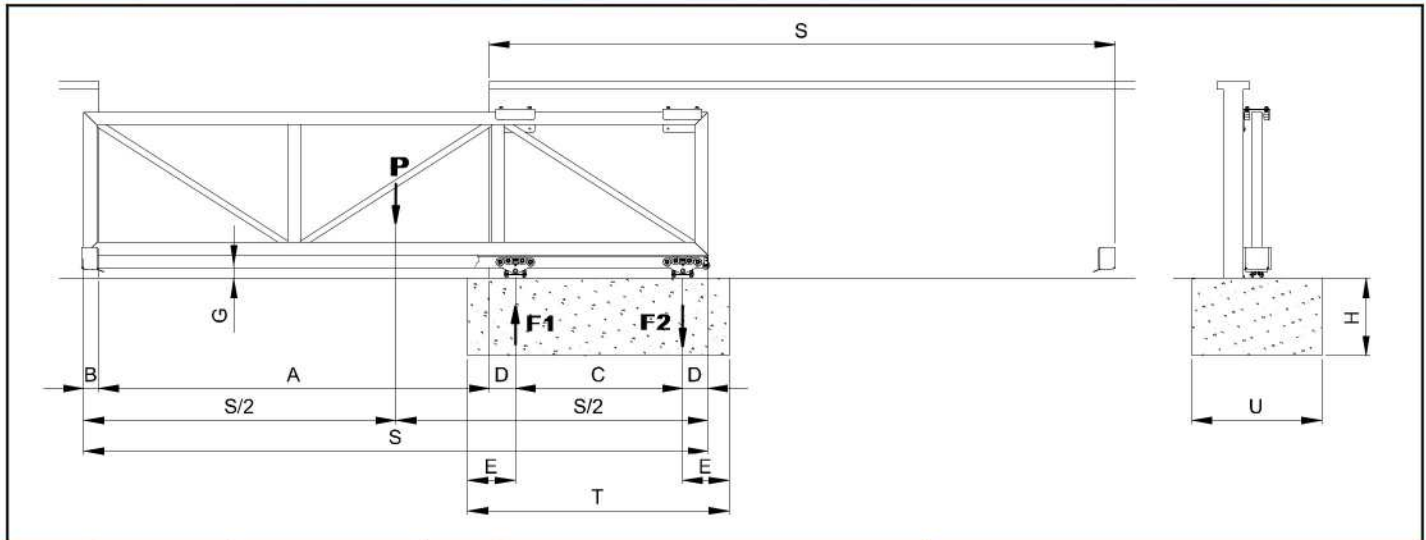

¡Nuestra pasión es la Solución!....

»HERRAJE PARA PORTON CORREDIZO CANTILEVER ALUMINIO MARCA FAC  
MOD. S1000A (6M X 450K).

Dimensions			TxUxH min (m)	Uniform load (weight of total length S)			Not uniform load (weight of overall opening A)		
A (m)	C (m)	S (m)		Pmax [kg]	Zmin [kg]	Pmax senza-Without acc. FAC (kg)	Pmax [kg]	Zmin [kg]	Pmax senza-Without acc. FAC (kg)
3	1.20	4.7	1.80x0.50x0.50	450	900	425	350	1200	325
4	1.60	6.1	2.20x0.50x0.50						
5	2.00	7.5	2.60x0.50x0.50						
6	2.40	8.9	3.00x0.50x0.50	405			305		
7	2.80	10.3	3.40x0.50x0.50	400			300		
8	3.20	11.7	3.80x0.50x0.50	390			290		